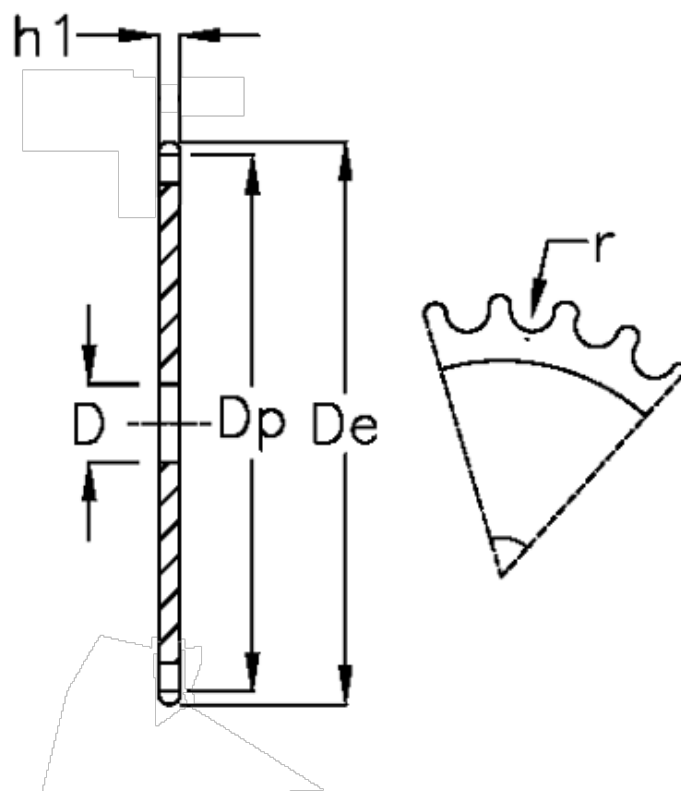

Article number: 616021010031

Description: Plate wheel 24 B-1 Z=31 simplex

## Measures

C	= 4
D	= 30
De	= 391.6
Dp	= 376.62
For chain size	= 1 1/2 x 1
For chain type	= 24 B-1
h1	= 24.1
Number of teeth	= 31

r = 25.4